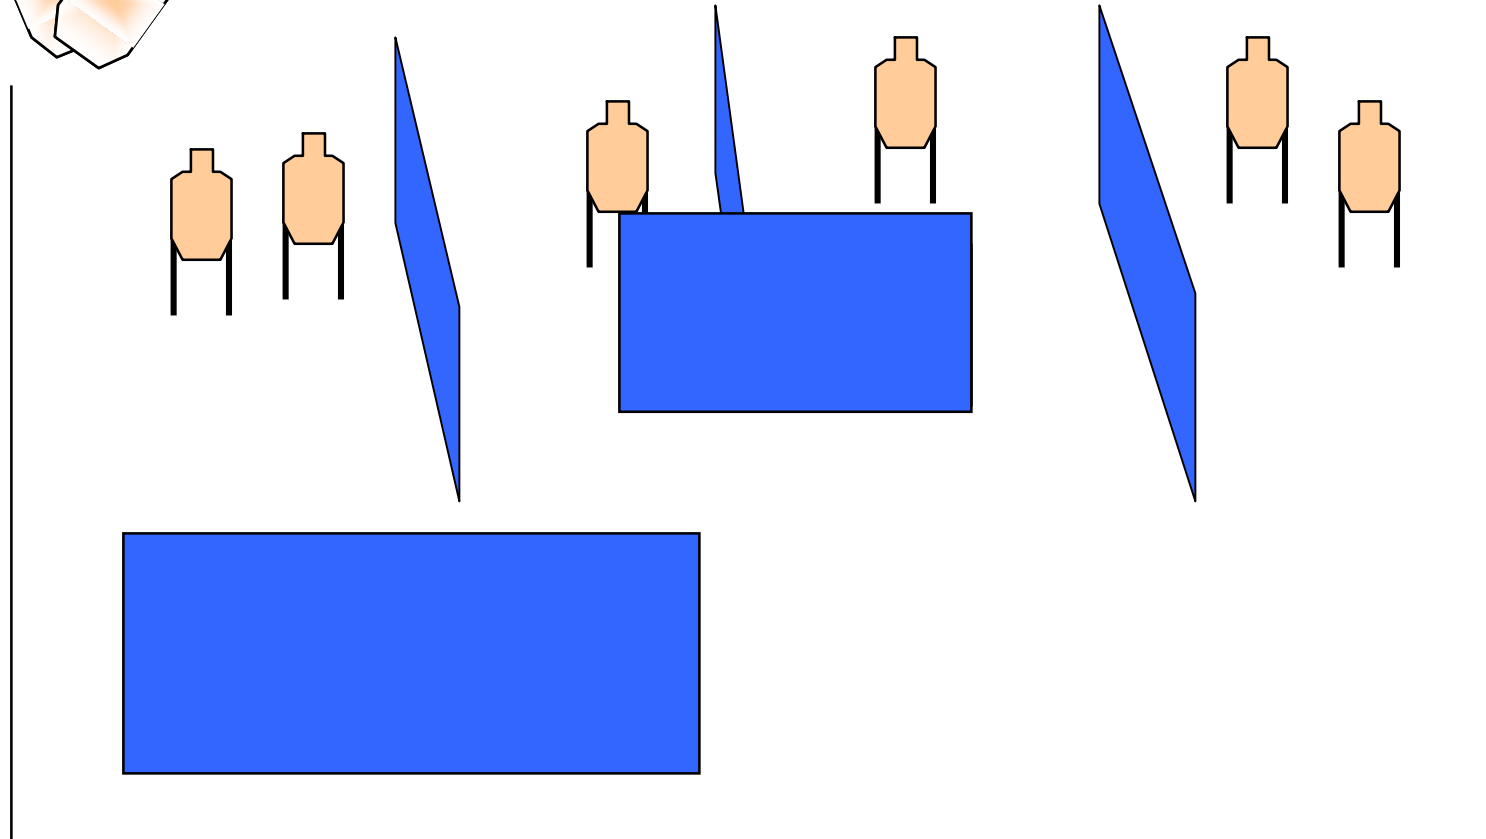

## Night Time Triple Tap

Designed By: Glenn Weldon

**Shooter starts inside door of range. At buzzer shooter draws gun and engages targets as they see them with a minimum of 3 rounds in each target. Shooter must utilize cover and Slice the pie as required. All reloads must be from behind cover.**